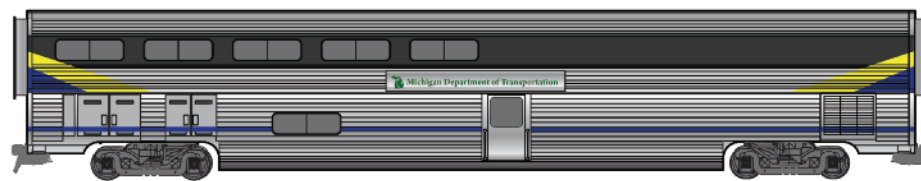

**HI-LEVEL FLEET COACH – 95+ COACH SEATING ON TWO LEVELS, ADA COMPLIANT**

**Wide,  
Multi-Accessory  
Seating**

**Bike Racks In Coach**

**Video Screens Throughout  
The Train Keep Passengers  
Informed and Entertained**

**BUSINESS CLASS – 90+ DELUXE SEATING ON TWO LEVELS, FULLY ADA COMPLIANT**

**Deluxe Seats  
Set New  
First Class  
Standards**

**At-Seat  
Full Meals**

**WiFi In Every Car On The Train**

**BUSINESS CLASS AND FOOD SERVICE CAR – 54 DELUXE SEATS, FULLY ADA COMPLIANT**

**Lounge Sofa Seating**

**Table Seating**

**Convenient Counter Service**

**Corridor Capital's Hi-Level Fleet**