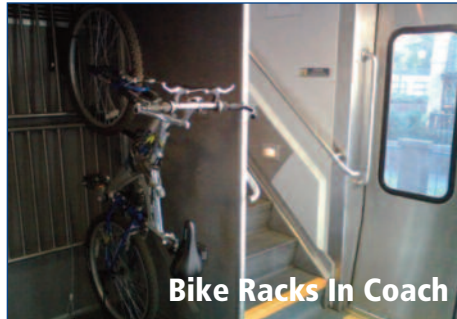

**HI-LEVEL FLEET COACH – 95+ COACH SEATING ON TWO LEVELS, ADA COMPLIANT**

**Wide,  
Multi-Accessory  
Seating**

**Bike Racks In Coach**

**Video Screens Throughout  
The Train Keep Passengers  
Informed and Entertained**

**BUSINESS CLASS – 90+ DELUXE SEATING ON TWO LEVELS, FULLY ADA COMPLIANT**

**Deluxe Seats  
Set New  
First Class  
Standards**

**At-Seat  
Full Meals**

**WiFi In Every Car On The Train**

**BUSINESS CLASS AND FOOD SERVICE CAR – 54 DELUXE SEATS, FULLY ADA COMPLIANT**

**Lounge Sofa Seating**

**Table Seating**

**Convenient Counter Service**

**Corridor Capital's Hi-Level Fleet**