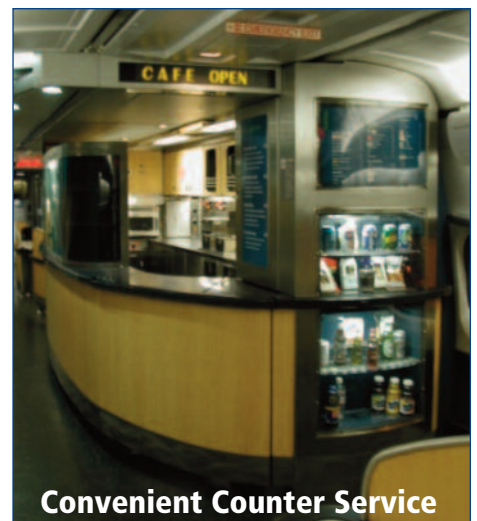

**HI-LEVEL FLEET COACH – 95+ COACH SEATING ON TWO LEVELS, ADA COMPLIANT**

**Wide,  
Multi-Accessory  
Seating**

**Bike Racks In Coach**

**Video Screens Throughout  
The Train Keep Passengers  
Informed and Entertained**

**BUSINESS CLASS – 90+ DELUXE SEATING ON TWO LEVELS, FULLY ADA COMPLIANT**

**Deluxe Seats  
Set New  
First Class  
Standards**

**At-Seat  
Full Meals**

**WiFi In Every Car On The Train**

**BUSINESS CLASS AND FOOD SERVICE CAR – 54 DELUXE SEATS, FULLY ADA COMPLIANT**

**Lounge Sofa Seating**

**Table Seating**

**Convenient Counter Service**

**Corridor Capital's Hi-Level Fleet**