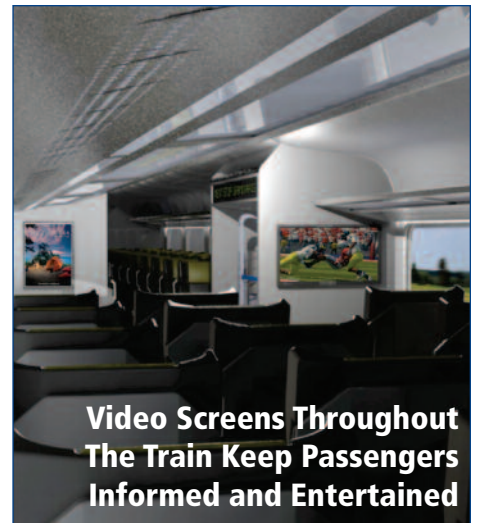

**HI-LEVEL FLEET COACH – 95+ COACH SEATING ON TWO LEVELS, ADA COMPLIANT**

**Wide,  
Multi-Accessory  
Seating**

**Bike Racks In Coach**

**Video Screens Throughout  
The Train Keep Passengers  
Informed and Entertained**

**BUSINESS CLASS – 90+ DELUXE SEATING ON TWO LEVELS, FULLY ADA COMPLIANT**

**Deluxe Seats  
Set New  
First Class  
Standards**

**At-Seat  
Full Meals**

**WiFi In Every Car On The Train**

**BUSINESS CLASS AND FOOD SERVICE CAR – 54 DELUXE SEATS, FULLY ADA COMPLIANT**

**Lounge Sofa Seating**

**Table Seating**

**Convenient Counter Service**

**Corridor Capital's Hi-Level Fleet**