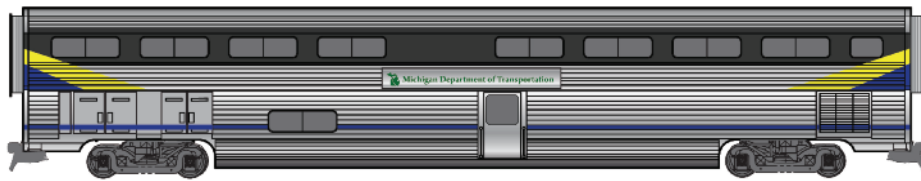

**HI-LEVEL FLEET COACH – 95+ COACH SEATING ON TWO LEVELS, ADA COMPLIANT**

**Wide,  
Multi-Accessory  
Seating**

**Bike Racks In Coach**

**Video Screens Throughout  
The Train Keep Passengers  
Informed and Entertained**

**BUSINESS CLASS – 90+ DELUXE SEATING ON TWO LEVELS, FULLY ADA COMPLIANT**

**Deluxe Seats  
Set New  
First Class  
Standards**

**At-Seat  
Full Meals**

**WiFi In Every Car On The Train**

**BUSINESS CLASS AND FOOD SERVICE CAR – 54 DELUXE SEATS, FULLY ADA COMPLIANT**

**Lounge Sofa Seating**

**Table Seating**

**Convenient Counter Service**

**Corridor Capital's Hi-Level Fleet**